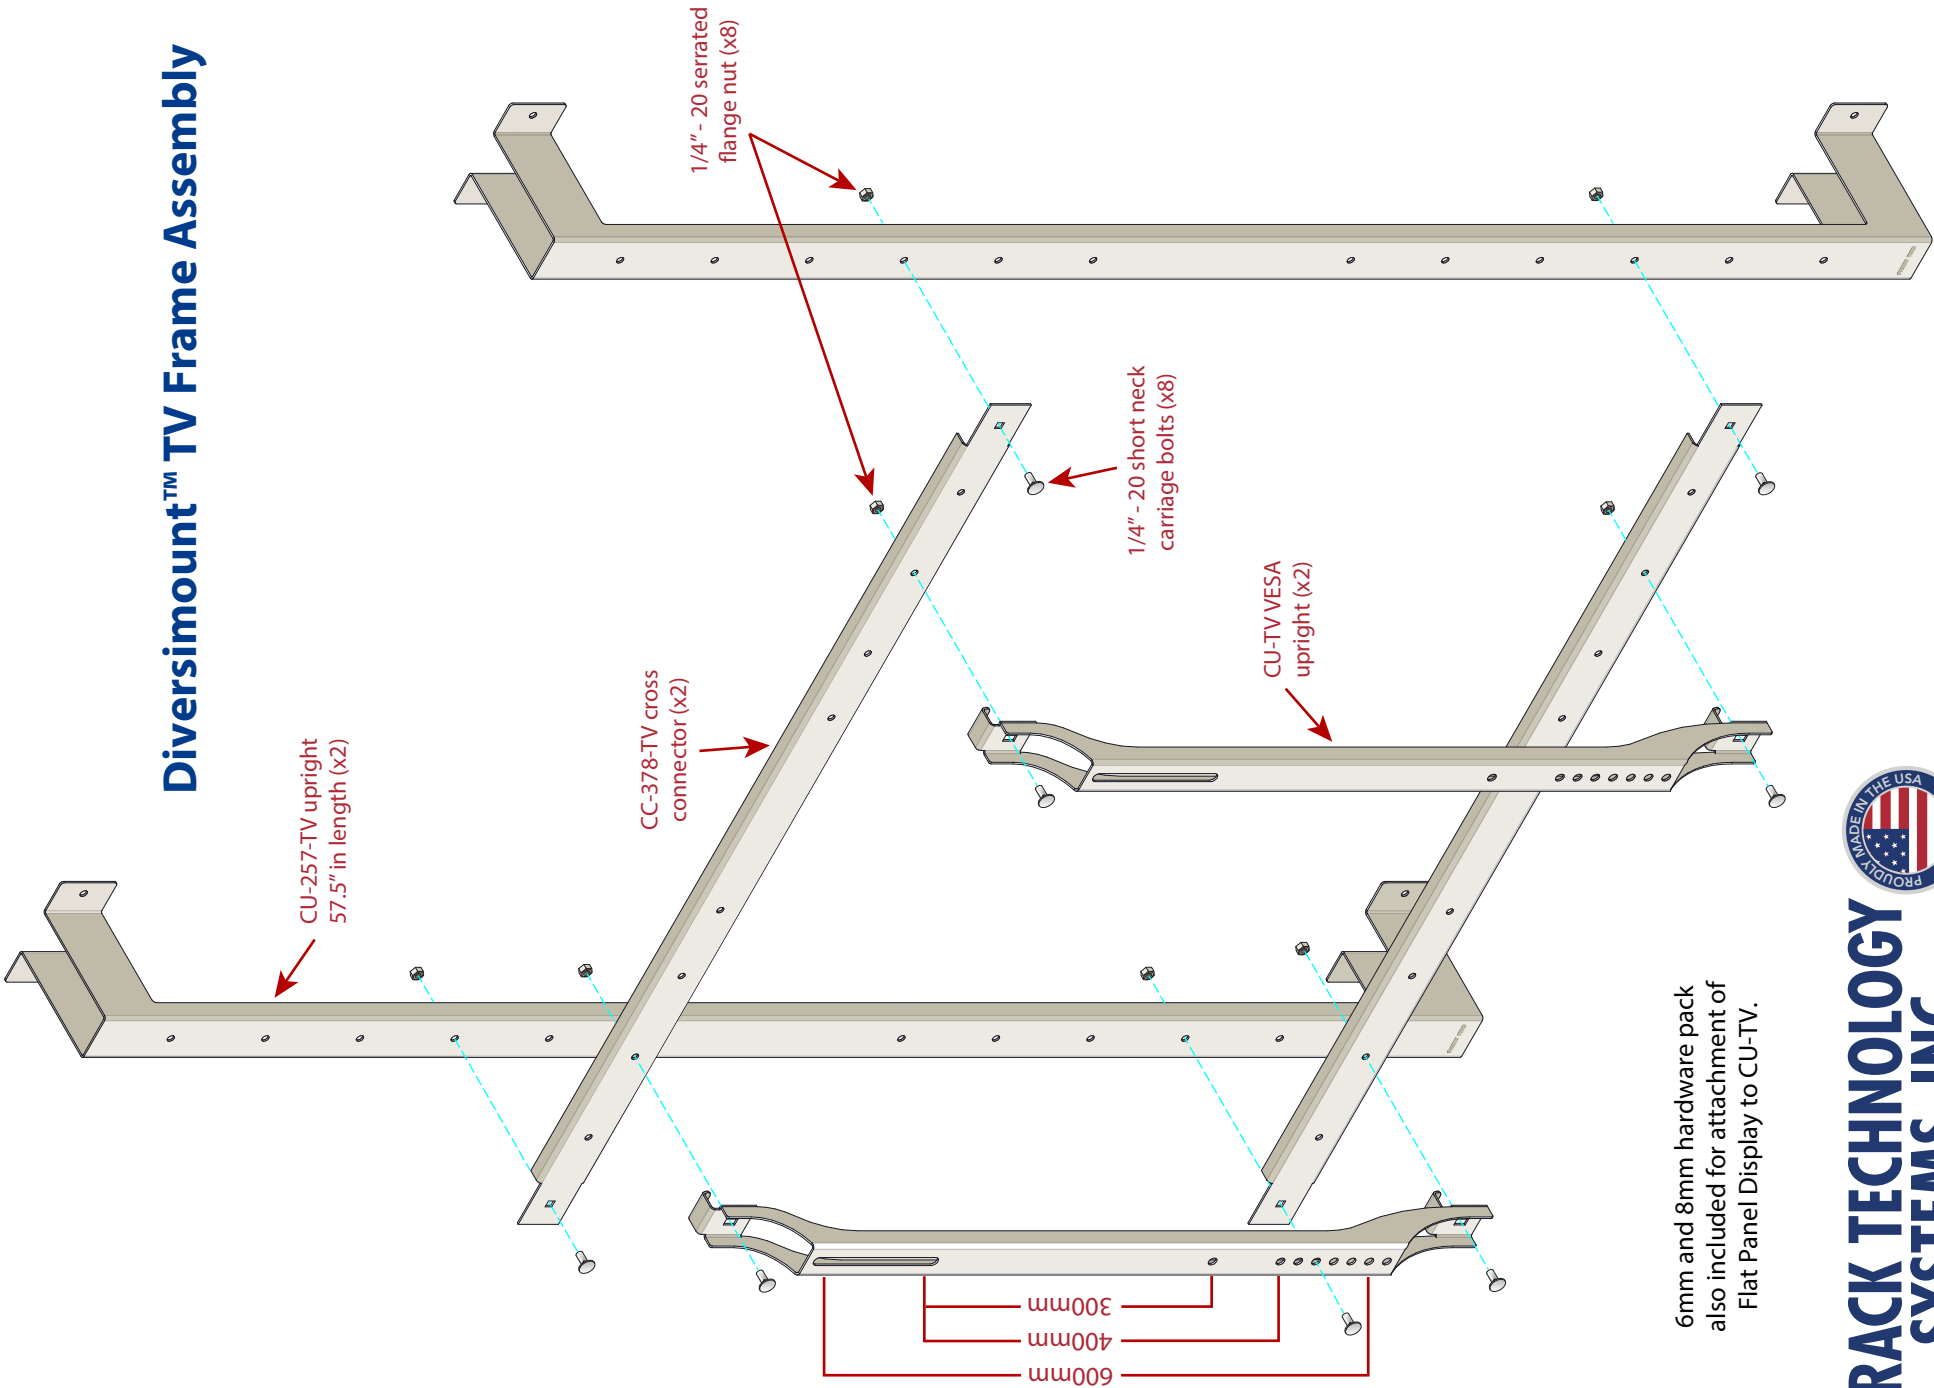

**16:9 Television Screen Mounted  
with Diversimount™  
Over-Chalk-Board Mount**

① CU-257-TV Diversimount™ Upright

② CU-TV VESA TV Upright

③ CC-378-TV, 37.8\" Cross Connector

# Diversimount™ TV Frame Assembly

6mm and 8mm hardware pack also included for attachment of Flat Panel Display to CU-TV.

**TRACK TECHNOLOGY SYSTEMS, INC.**