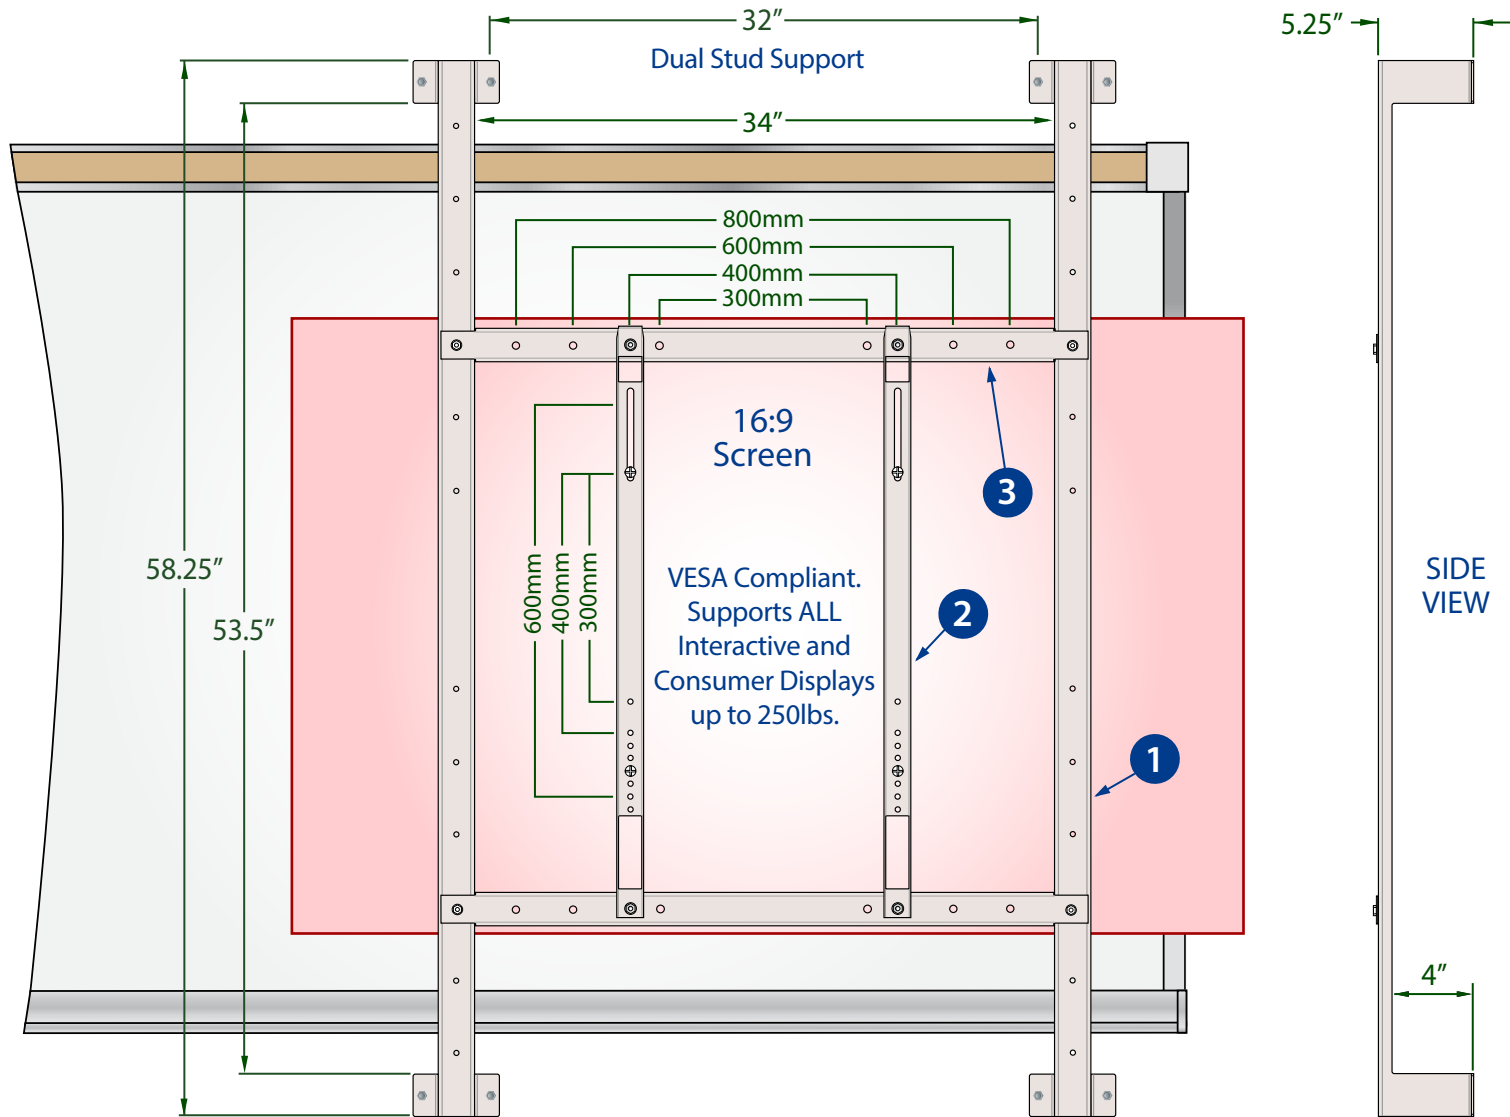

**16:9 Television Screen Mounted  
with Diversimount™  
Over-Chalk-Board Mount**

① CU-257-TV Diversimount™ Upright

② CU-TV VESA TV Upright

③ CC-378-TV, 37.8\" Cross Connector

# Diversimount™ TV Frame Assembly

6mm and 8mm hardware pack also included for attachment of Flat Panel Display to CU-TV.

**TRACK TECHNOLOGY SYSTEMS, INC.**