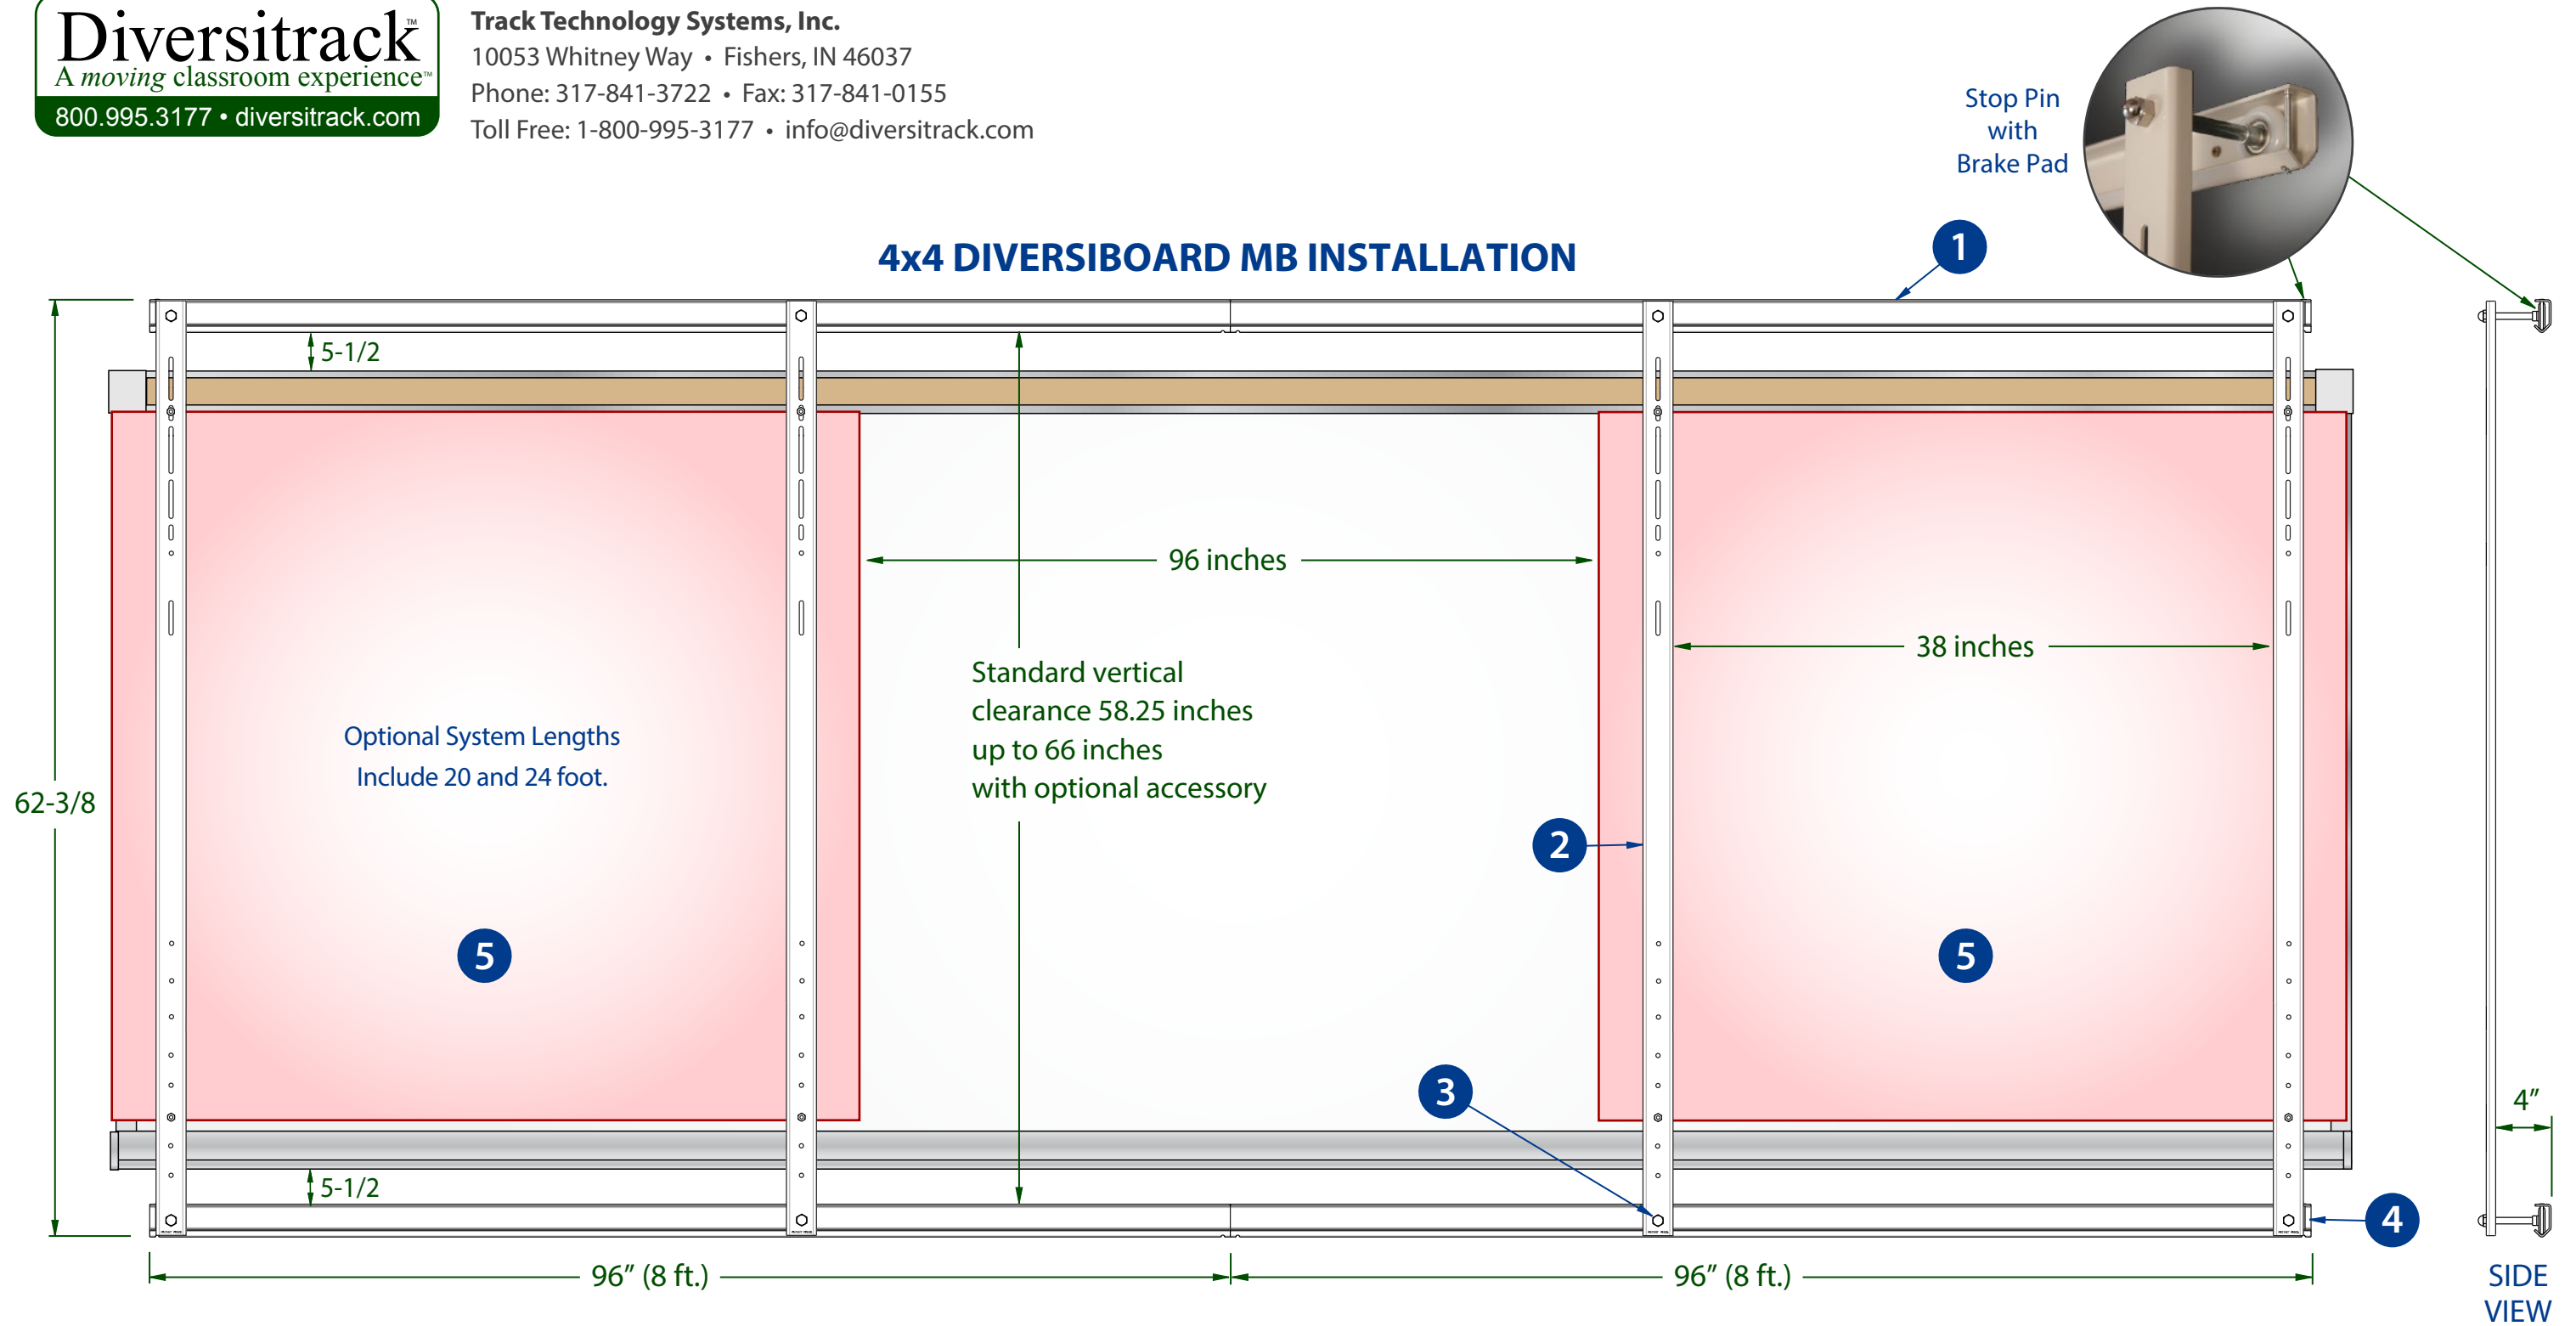

**4x4 DIVERSIBOARD MB INSTALLATION**

- 1 WR-96 Diversitrack™ Wall Rail 96"
- 2 CU-256 Diversitrack™ Carriage Upright

- 3 Carriage Roller Assembly
- 4 Wall Rail Binding Post

- 5 MB4848 Diversiboard MB (marker board)

Depicted here is part# DT-MB4848-16. Other configurations exist including varying board sizes